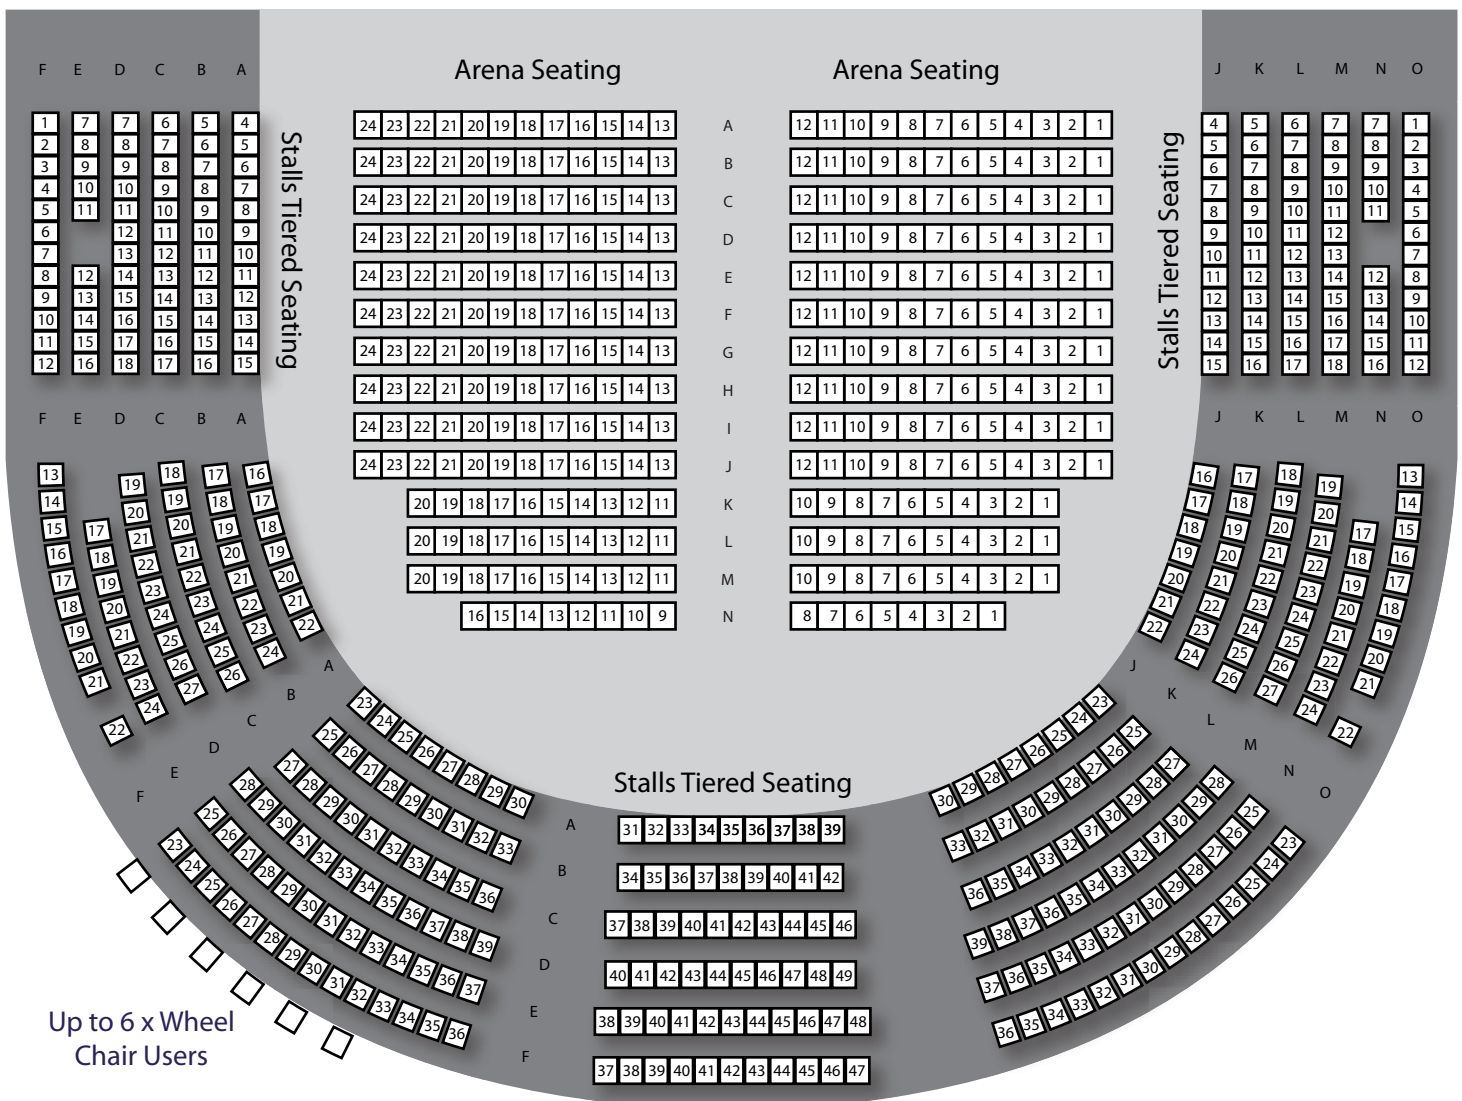

# Albert Hall Nottingham Seating Plan

## Stage

\*Stalls Tiered Seating = 434

\*Arena Seating = 316

\*Total = 750